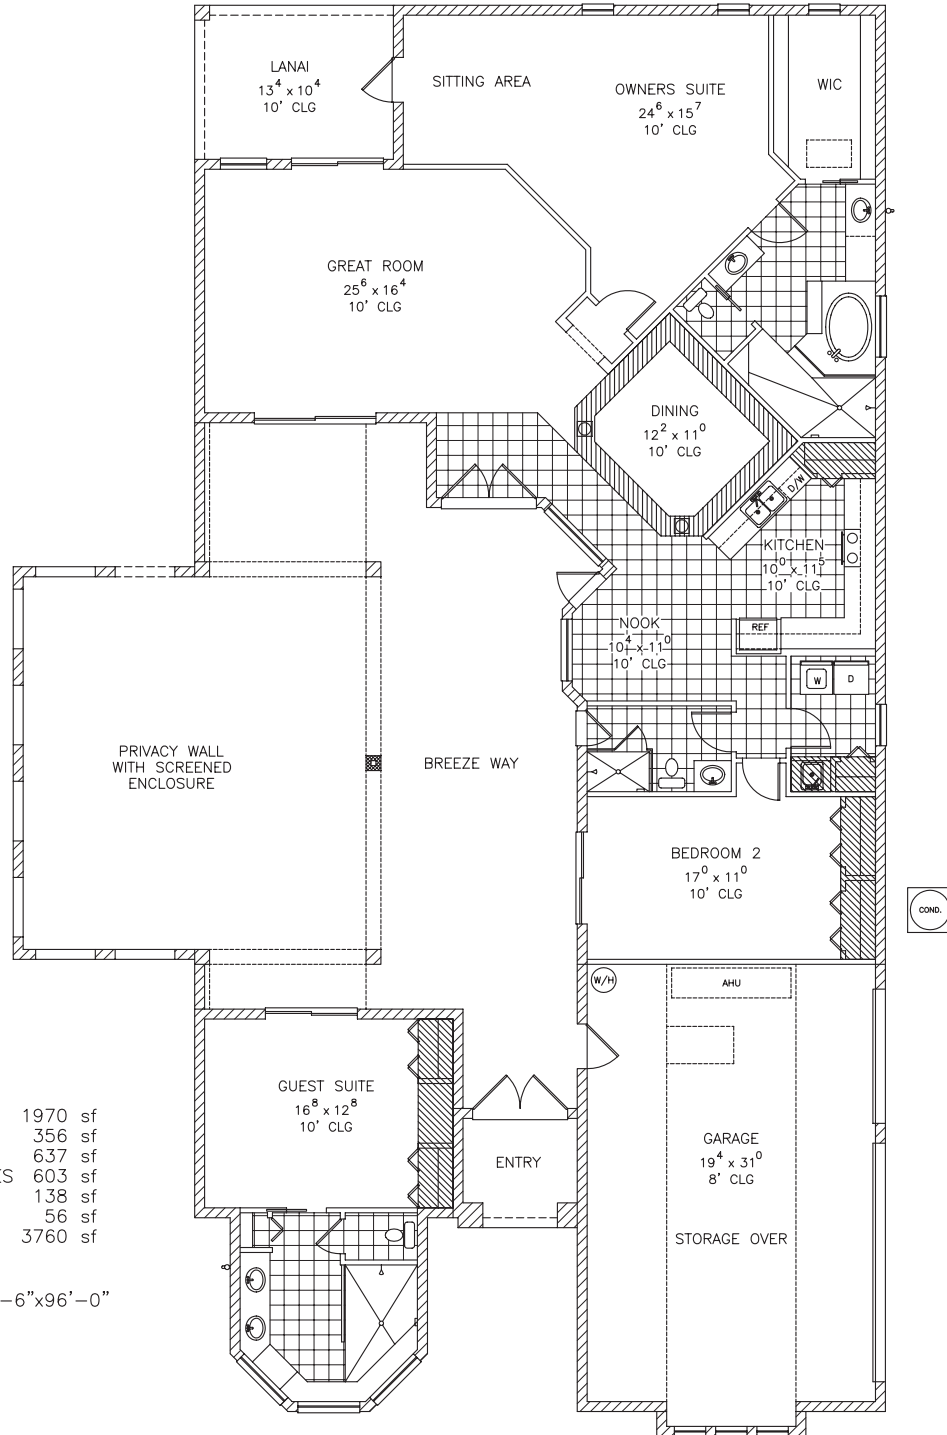

”THE VILLA MEDITERRANEAN”

MAIN LIVING	1970 sf
SUITE LIVING	356 sf
GARAGE	637 sf
POOL PORCHES	603 sf
REAR PORCH	138 sf
ENTRY	56 sf
TOTAL	3760 sf

Dimensions 58'-6"x96'-0"

STOUGHTON & DURAN CUSTOM HOMES • 386.627.8993 • stoughtondurancustomhomes.com