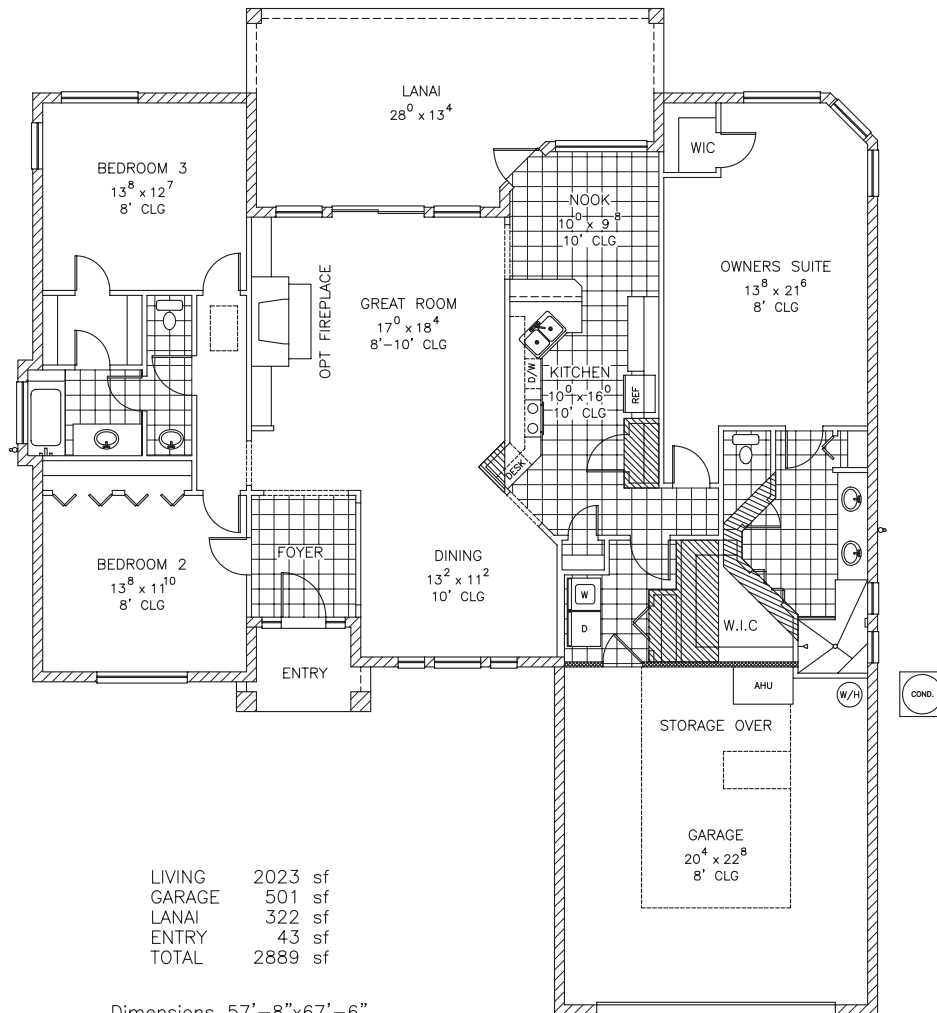

"THE ST. JAMES"

STOUGHTON & DURAN CUSTOM HOMES • 386.627.8993 • stoughtondurancustomhomes.com

CGC 047560

THIS IS AN ARTIST'S CONCEPTION AND MAY VARY FROM THE COMPLETED PRODUCT, DIMENSIONS ARE APPROXIMATE AND SUBJECT TO CHANGE, SOME OPTIONS MAY BE SHOWN WHICH ARE NOT INCLUDED IN THE BASE PRICE, COPYRIGHT STOUGHTON & DURAN CUSTOM HOMES 2015